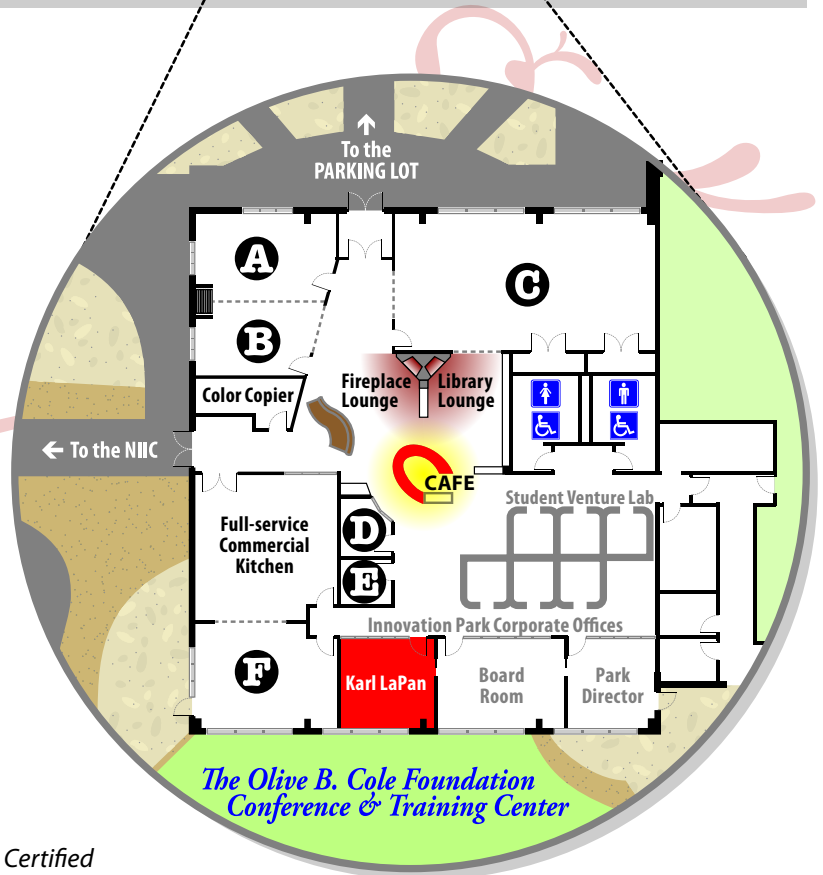

Innovation Park Site Maps

The **Innovation Park** is at the corner of **St. Joe and Stellhorn Roads** in **Fort Wayne, IN** just east of the Indiana-Purdue Fort Wayne campus (Park entrance: *Dean Drive*)

The **Cole Foundation Auditorium** and the **English-Bonter-Mitchell Innovation & Exploration Lab** are located in the Innovation Center (NIIC) building

The Olive B. Cole Foundation Conference & Training Center in the Emerging Growth Center (EGC) building

- A+B = **3-Way Conference Room**
- A = **Expansion Room** (North Partition)
- B = **Lake City Bank Room** (South Partition)
- C = **Indiana Michigan Power Conference Room**
- D = **A. Hattersley & Sons Conference Room**
- E = **Votaw Electric Conference Room**
- F = **Darios Executive Dining Room**