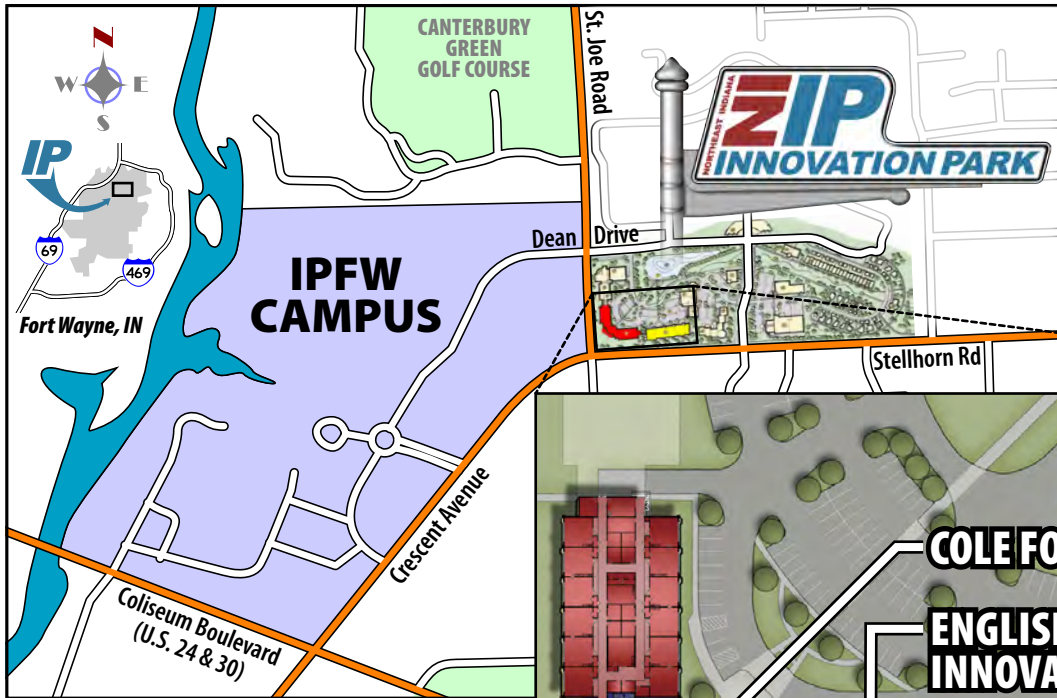

Innovation Park Site Maps

The **Innovation Park** is at the corner of **St. Joe and Stellhorn Roads** in **Fort Wayne, IN** just east of the Indiana-Purdue Fort Wayne campus (Park entrance: *Dean Drive*)

The **Cole Foundation Auditorium** and the **English-Bonter-Mitchell Innovation & Exploration Lab** are located in the Innovation Center (NIIC) building

The Olive B. Cole Foundation Conference & Training Center in the Emerging Growth Center (EGC) building

- A+B = **3-Way Conference Room**
- A = **Expansion Room** (North Partition)
- B = **Lake City Bank Room** (South Partition)
- C = **Indiana Michigan Power Conference Room**
- D = **A. Hattersley & Sons Conference Room**
- E = **Votaw Electric Conference Room**
- F = **Darios Executive Dining Room**