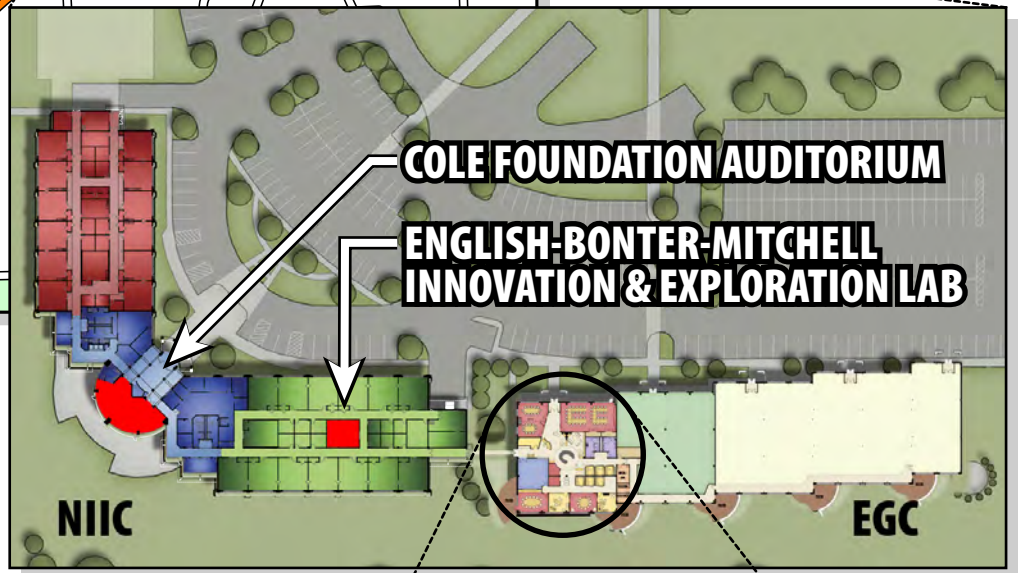

Innovation Park Site Maps

The **Innovation Park** is at the corner of **St. Joe and Stellhorn Roads** in **Fort Wayne, IN** just east of the Indiana-Purdue Fort Wayne campus (Park entrance: *Dean Drive*)

The **Cole Foundation Auditorium** and the **English-Bonter-Mitchell Innovation & Exploration Lab** are located in the Innovation Center (NIIC) building

The Olive B. Cole Foundation Conference & Training Center in the Emerging Growth Center (EGC) building

- A+B = **3-Way Conference Room**
- A = **Expansion Room** (North Partition)
- B = **Lake City Bank Room** (South Partition)
- C = **Indiana Michigan Power Conference Room**
- D = **A. Hattersley & Sons Conference Room**
- E = **Votaw Electric Conference Room**
- F = **Darios Executive Dining Room**